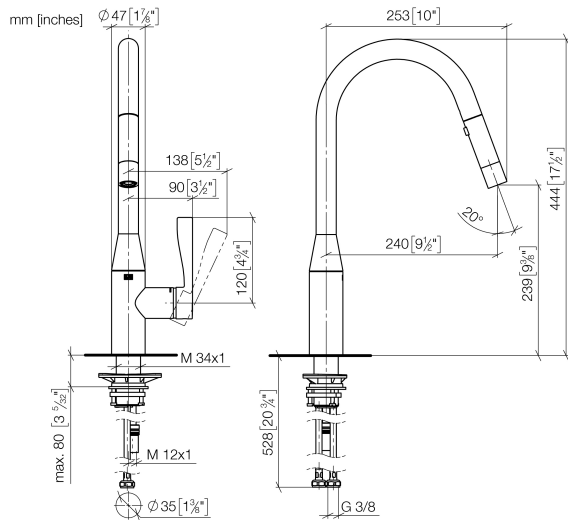

33 870 895

- 240mm projection
- pivotable spout 360°
- Optional swivel limiter available with swivel limiter set 12 821 970 90
- laminar and spray flow
- height of mixer 444 mm
- height up to laminar flow regulator 240 mm
- hole diameter 35 mm
- 1800 mm metal shower hose
- sprayface with anti-scaling system
- max. flow 10.4 l/min at 3 bar flow pressure
- lead-free
- This product can help a building meet the requirements of Green Building Rating Systems, e.g. LEED®, BREEAM®, DGNB

**Recommended miscellaneous**

**Swivel limitation set - 12 821 970 90**

**Recommended miscellaneous**

**Dispenser without rosette - Durabronss (23kt Gold) 82 424 970-09**

**Recommended miscellaneous**

**Strainer waste with control handle - Durabronss (23kt Gold) 10 712 970-09**

33 870 895

**Flow rate chart**

**Certificates**

LGA\_28657.

GDV\_0400314.

33 870 895